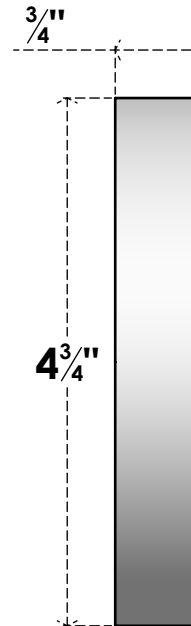

# ROSP070X048X075DAL12

7"W X 4 3/4"H X 3/4"P STANDARD DALTON SPIRAL ROSETTE WITH SQUARE EDGE, ARCHITECTURAL GRADE PVC

**FRONT**

**SIDE**

EKENA MILLWORK  
2300 WEST MAIN ST.  
CLARKSVILLE, TX 75426  
TOLL FREE: 866-607-0453  
WWW.EKENAMILLWORK.COM

**NOTES**

1. INSTALLATION TO BE COMPLETED IN ACCORDANCE WITH MANUFACTURER'S SPECIFICATIONS.
2. DRAWING MAY NOT BE TO SCALE
3. THIS DRAWING IS INTENDED FOR DESIGN AND PLANNING PURPOSES ONLY.
4. ALL INFORMATION CONTAINED HEREIN WAS CURRENT AT THE TIME OF DEVELOPMENT BUT MUST BE REVIEWED AND APPROVED BY THE PRODUCT MANUFACTURER TO BE CONSIDERED ACCURATE.
5. ARCHITECTURAL GRADE PVC PRODUCTS ARE MADE FROM EXPANDED CELLULAR PVC AND COME NATURALLY WHITE BUT MAY BE PAINTED