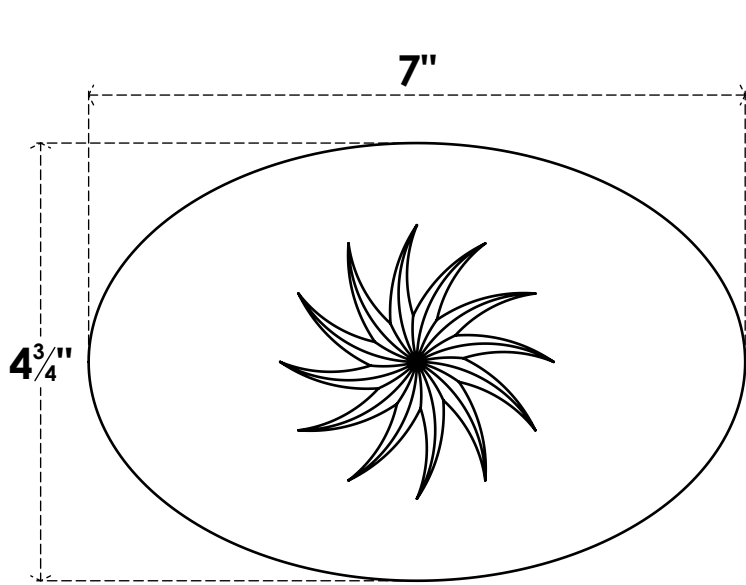

# ROSP070X048X075DAL12

7"W X 4 3/4"H X 3/4"P STANDARD DALTON SPIRAL ROSETTE WITH SQUARE EDGE, ARCHITECTURAL GRADE PVC

**FRONT**

**SIDE**

EKENA MILLWORK  
2300 WEST MAIN ST.  
CLARKSVILLE, TX 75426  
TOLL FREE: 866-607-0453  
WWW.EKENAMILLWORK.COM